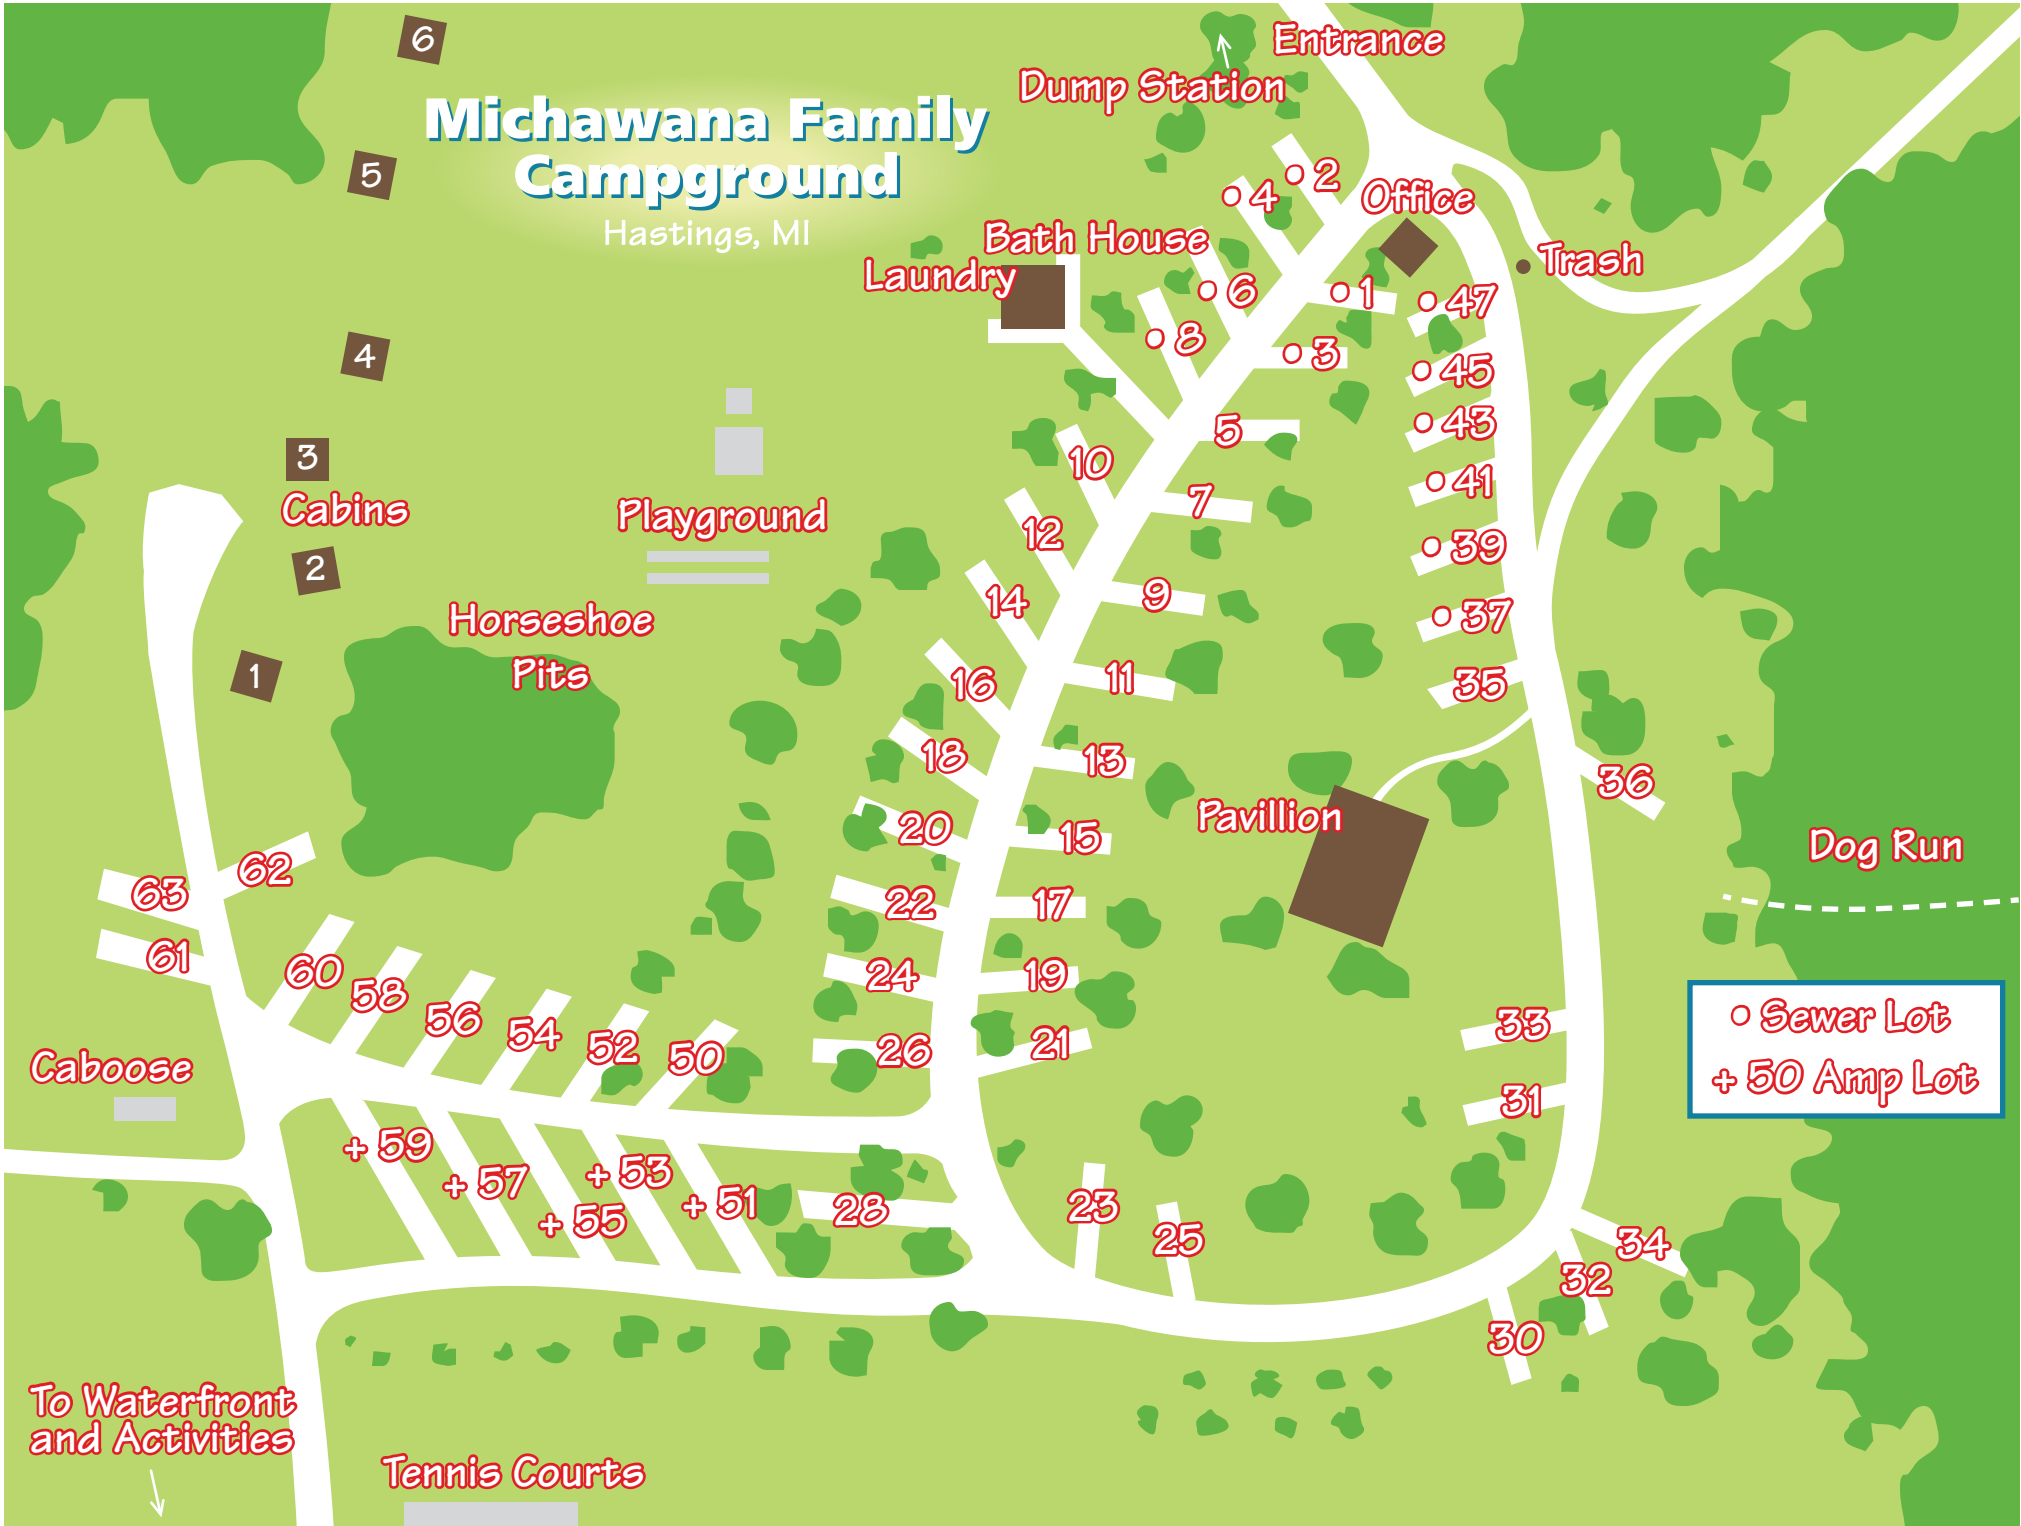

Michawana Family Campground

Hastings, MI

Entrance

Dump Station

Office

Trash

Bath House
Laundry

Cabins

Playground

Horseshoe
Pits

Pavillion

Dog Run

Caboose

○ Sewer Lot
+ 50 Amp Lot

To Waterfront
and Activities

Tennis Courts